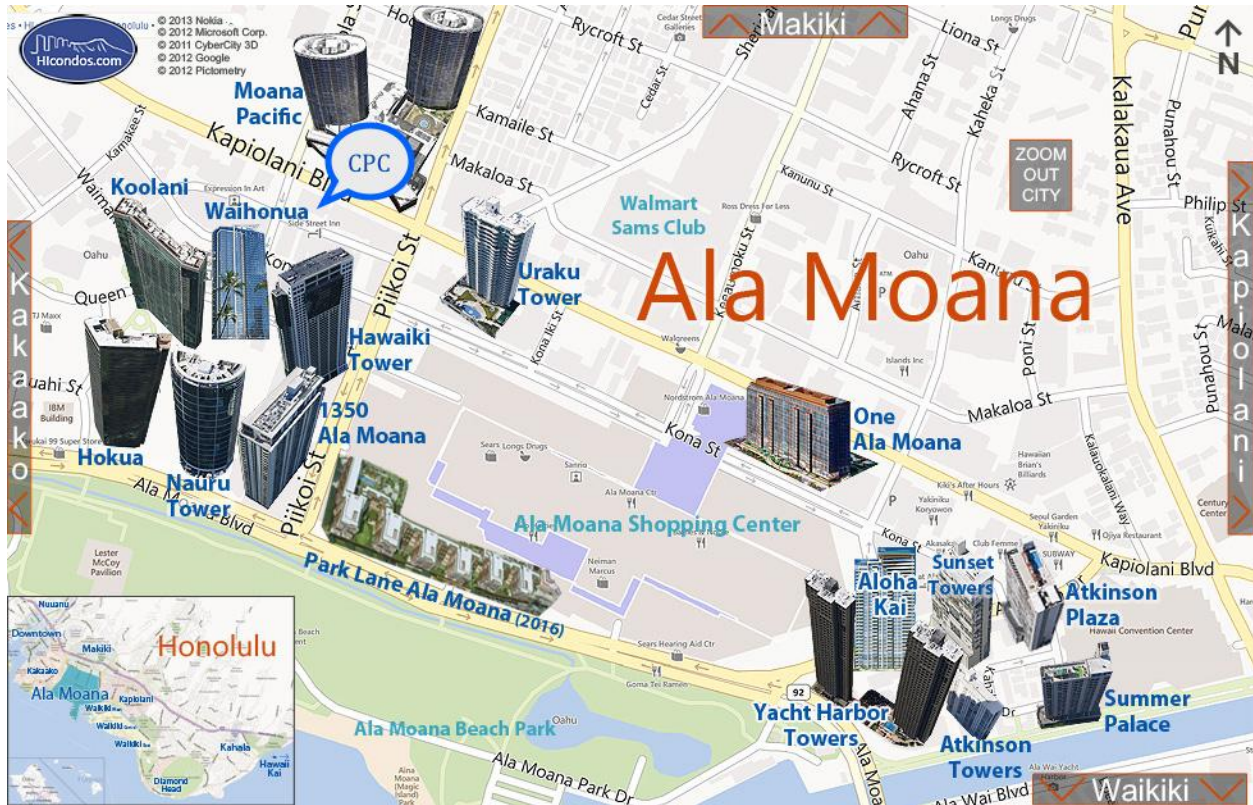

CPC's brand new home starting April 4, 2016

**1221 Kapiolani Blvd.
Suite 740
Honolulu, HI 96814
(located across from the
Honolulu Design Center)**

What you need to know:

- ✓ Last day at our current location: **April 1**
- ✓ First day at our new location: **April 4**
- ✓ Classes will be held in suite **740**
- ✓ Offices will be in suite **720**

What's nearby?

	Walking distance
Ala Moana Shopping Center	2 minutes
Ala Moana Beach Park	7 minutes
Nijiya Market	1 minute
Walmart and Sam's Club	5 minutes
Ward Warehouse and Centre	5 minutes
Don Quijote	7 minutes