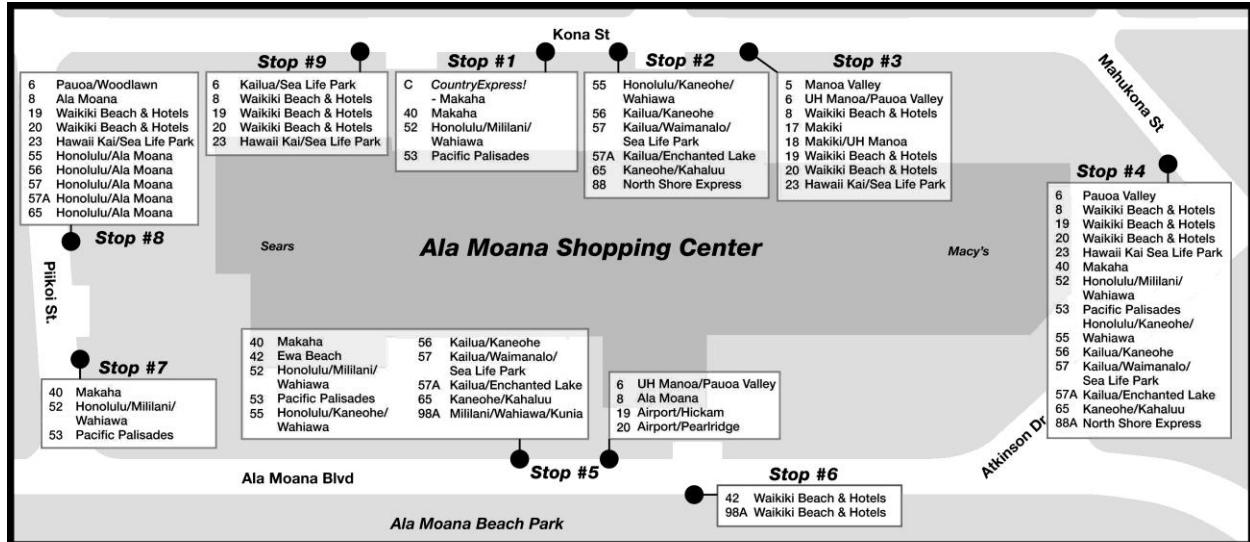

What's nearby?

	Walking distance
Ala Moana Shopping Center	2 minutes
Ala Moana Beach Park	7 minutes
Nijiya Market	1 minute
Walmart and Sam's Club	5 minutes
Ward Warehouse and Centre	5 minutes
Don Quijote	7 minutes

How can I get there?

Effective date 8/20/12